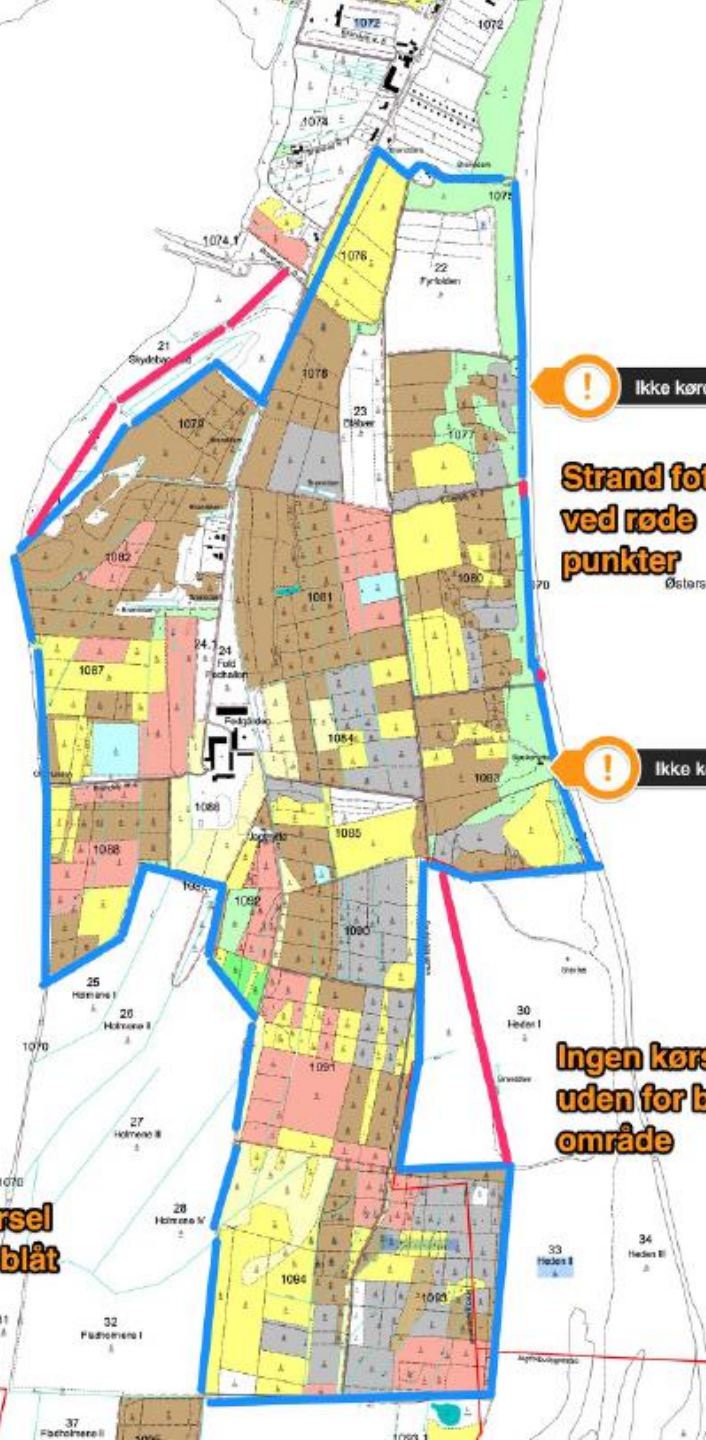

Køreområde for El-motocross-kørsel
(kun stier indenfor det blå område)

OK til kørsel på allerede anlagte stier inden for blå område - ingen nye stier tages i brug uden ok fra Ivan

Ingen kørsel uden for blå område
Præsto Fjord

! Ikke køre på strand

Strand foto ok ved røde punkter
Østersøen

! Ikke køre ved hytte

Ingen kørsel uden for blå område