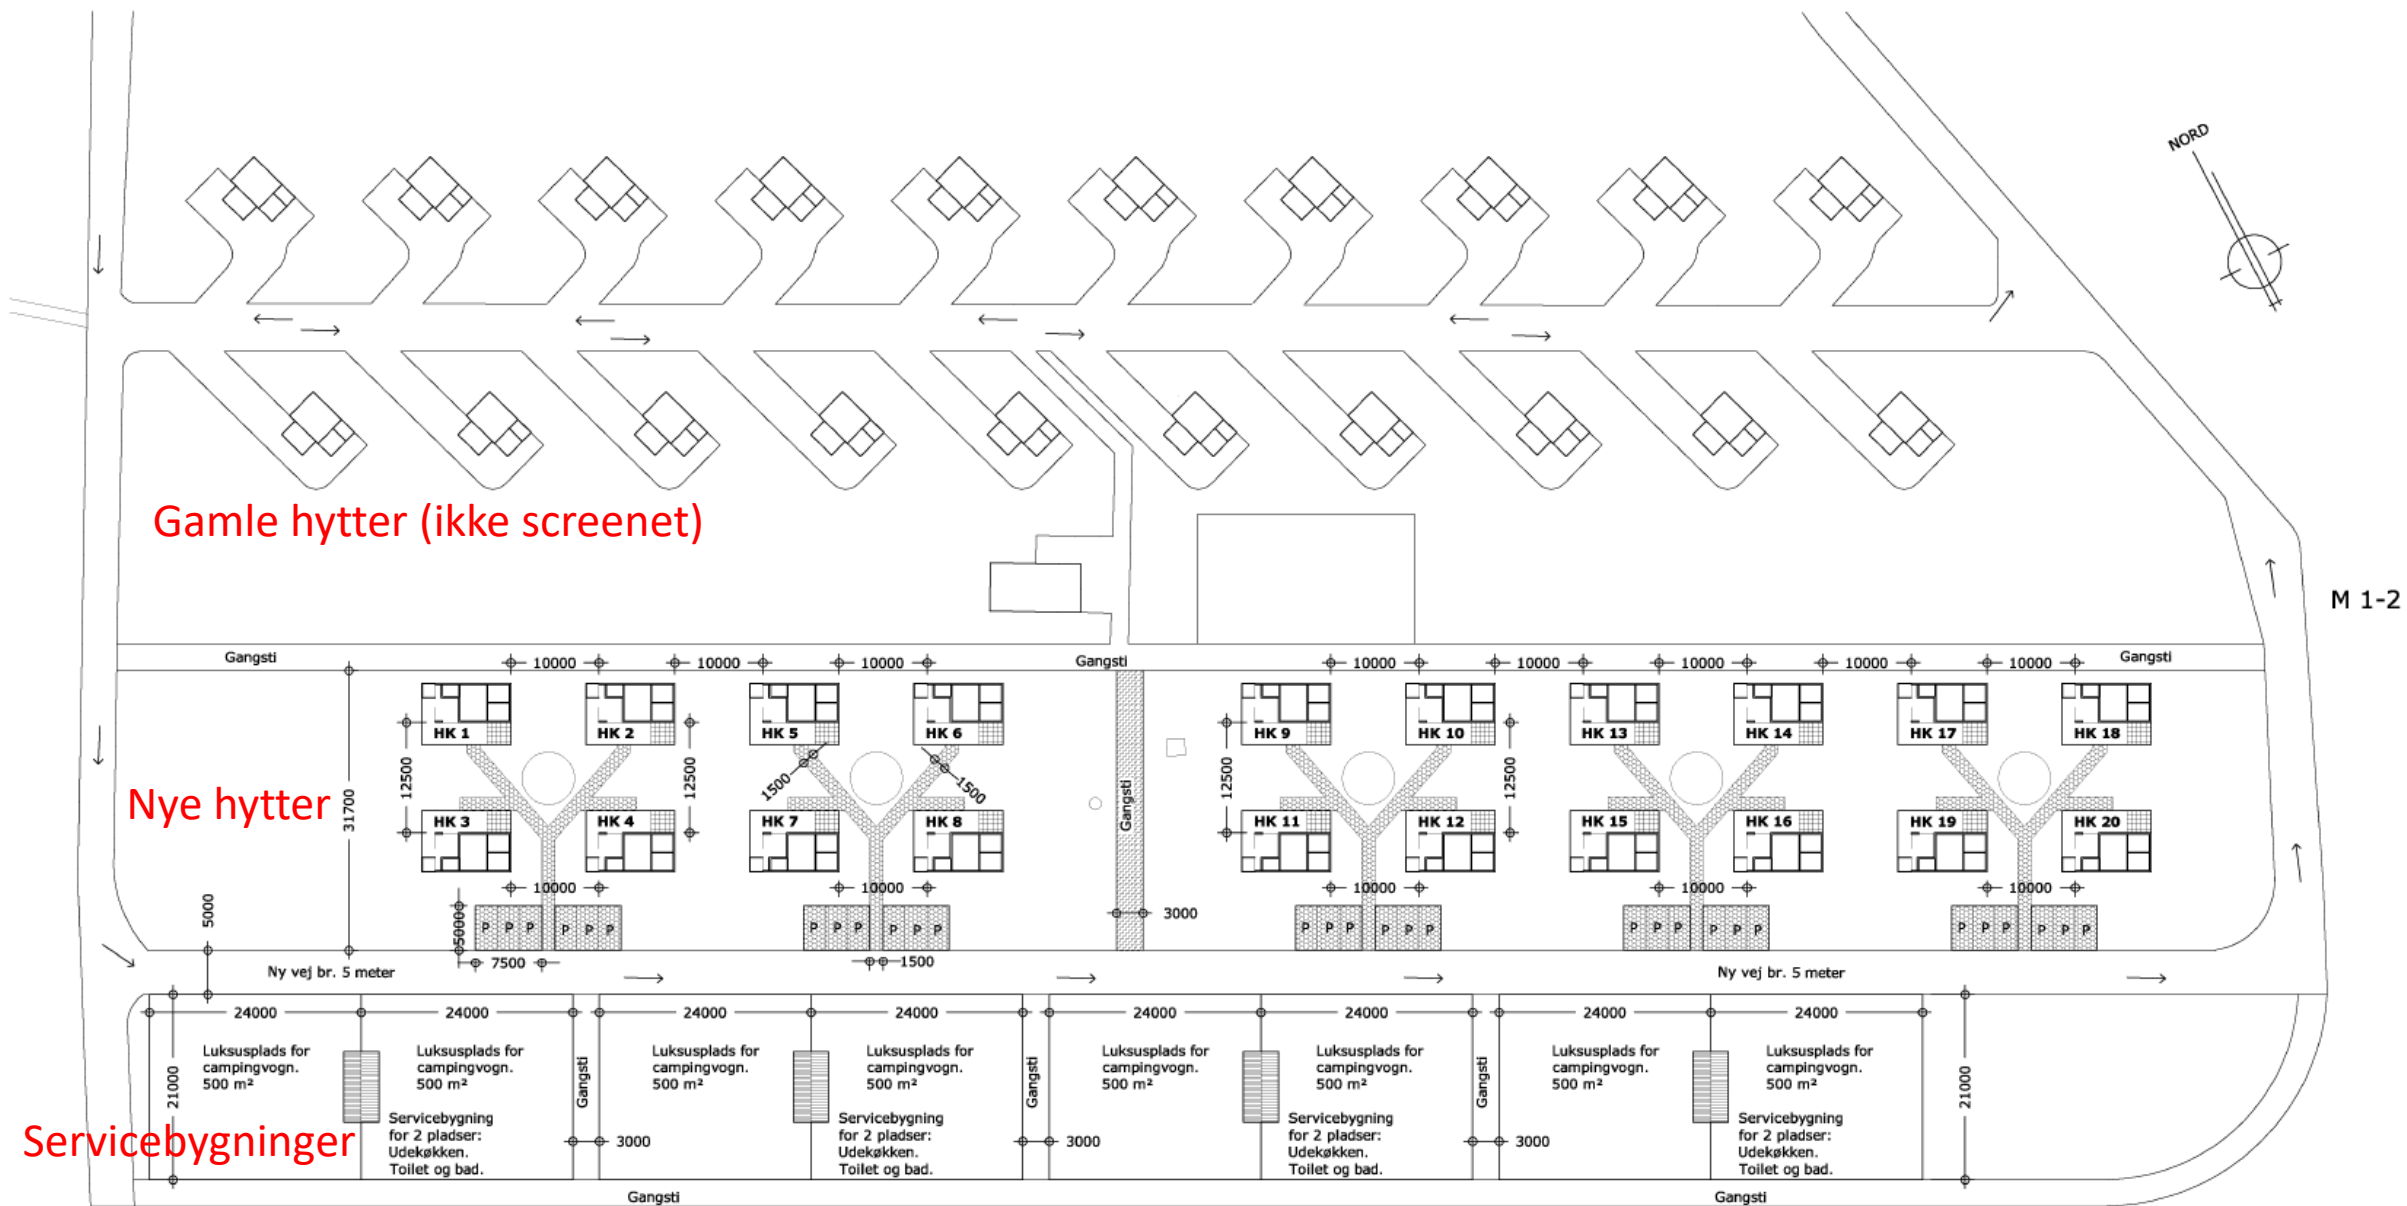

Servicebygninger

Gamle hytter (ikke screenet)

Nye hytter

M 1-2