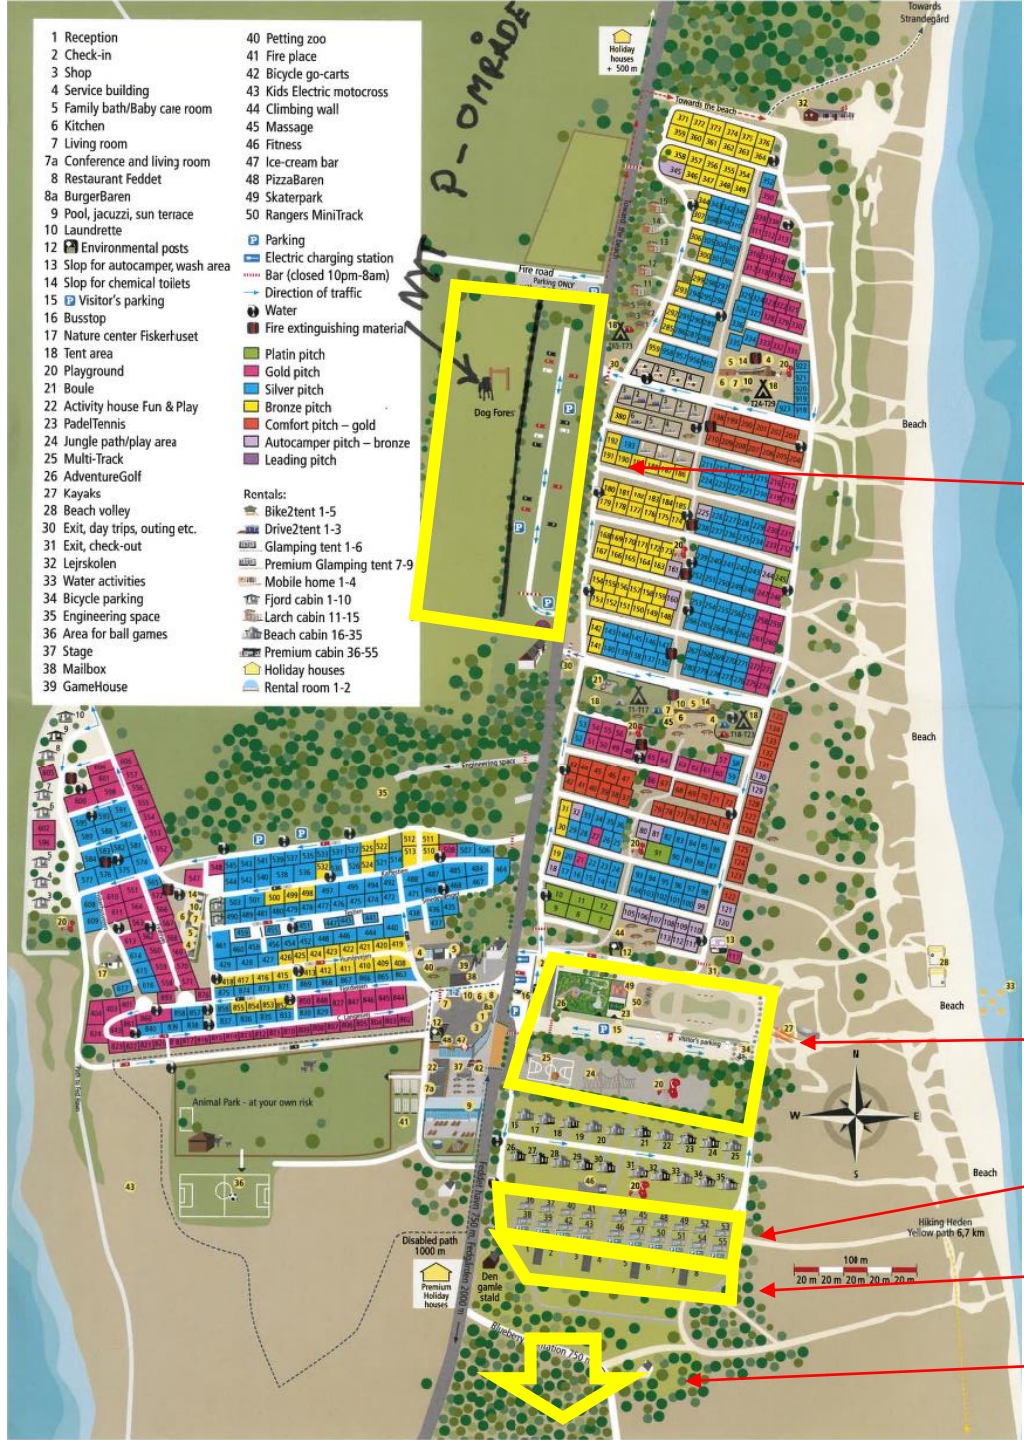

Kortmateriale til VVM-screening på Feddet

- | | |
|-----------------------------------|-------------------------------|
| 1 Reception | 40 Petting zoo |
| 2 Check-in | 41 Fire place |
| 3 Shop | 42 Bicycle go-carts |
| 4 Service building | 43 Kids Electric motocross |
| 5 Family bath/Baby care room | 44 Climbing wall |
| 6 Kitchen | 45 Massage |
| 7 Living room | 46 Fitness |
| 7a Conference and living room | 47 Ice-cream bar |
| 8 Restaurant Feddet | 48 PizzaBaren |
| 8a BurgerBaren | 49 Skaterpark |
| 9 Pool, jacuzzi, sun terrace | 50 Rangers MiniTrack |
| 10 Laundrette | |
| 12 Environmental posts | 🚗 Parking |
| 13 Slop for autocamper, wash area | 🔌 Electric charging station |
| 14 Slop for chemical toilets | 🚫 Bar (closed 10pm-8am) |
| 15 Visitor's parking | ➡ Direction of traffic |
| 16 Busstop | 💧 Water |
| 17 Nature center Fiskerhuset | 🔥 Fire extinguishing material |
| 18 Tent area | 🟢 Platin pitch |
| 20 Playground | 🟡 Gold pitch |
| 21 Boule | 🟠 Silver pitch |
| 22 Activity house Fun & Play | 🟣 Bronze pitch |
| 23 PadelTennis | 🟤 Comfort pitch – gold |
| 24 Jungle path/play area | 🟡 Autocamper pitch – bronze |
| 25 Multi-Track | 🟢 Leading pitch |
| 26 AdventureGolf | |
| 27 Kayaks | Rentals: |
| 28 Beach volley | 🚲 Bike2tent 1-5 |
| 30 Exit, day trips, outing etc. | 🚗 Drive2tent 1-3 |
| 31 Exit, check-out | 🏠 Glamping tent 1-6 |
| 32 Lejrskolen | 🏠 Premium Glamping tent 7-9 |
| 33 Water activities | 🏠 Mobile home 1-4 |
| 34 Bicycle parking | 🏠 Fjord cabin 1-10 |
| 35 Engineering space | 🏠 Larch cabin 11-15 |
| 36 Area for ball games | 🏠 Beach cabin 16-35 |
| 37 Stage | 🏠 Premium cabin 36-55 |
| 38 Mailbox | 🏠 Holiday houses |
| 39 GameHouse | 🏠 Rental room 1-2 |

Hoppepuder

Kvalitetssti/Hoddet

Køreområde for El-motocross-kørsel
(kun stier indenfor det blå område)

OK til kørsel på allerede anlagte stier inden for blå område - ingen nye stier tages i brug uden ok fra Ivan